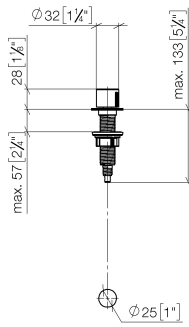

**Strainer waste with control handle - Brushed Champagne (22kt Gold)**

ELIO

10 712 970

- control for single basin
- including adapter for Bowden cable

Fits ELIO, ENO, MEM, META SQUARE, SYNC and TARA ULTRA

10 712 970

mm [inches]

10 712 970

Parts for other finishes can be found here: [Chrome](#)

**Spare parts list**

| No.  | Item Number        | Name       | Quantity used | Delivery time |
|--|--------------------|------------|---------------|---------------|
| 1  | 09 20 97 030-46    | handle     | 1             | 60            |
| 2  | 90 12 12 002 00 90 | fixing cap | 1             | 2             |
| 3  | 09 27 87 011-46    | rosette    | 1             | 30            |
| 4  | 09 14 10 042 90    | seal       | 1             | 2             |
| 5  | 09 29 06 087-46    | spindle    | 1             | -             |
| Spare part can no longer be ordered, please order the replacement item |                    |            |               |               |
| 6  | 04 30 01 029 00 90 | adaptor    | 1             | 2             |
| 7  | 09 24 03 175 90    | adaptor    | 1             | 2             |
| 8  | 09 11 10 073-07    | connection | 1             | 30            |
| 9  | 09 11 10 074-07    | connection | 1             | 30            |
| 10   | 09 11 10 079-07    | connection | 1             | 30            |
| 11   | 09 30 11 087 90    | disc       | 1             | 2             |
| 12   | 09 23 30 024-07    | nut        | 1             | 30            |