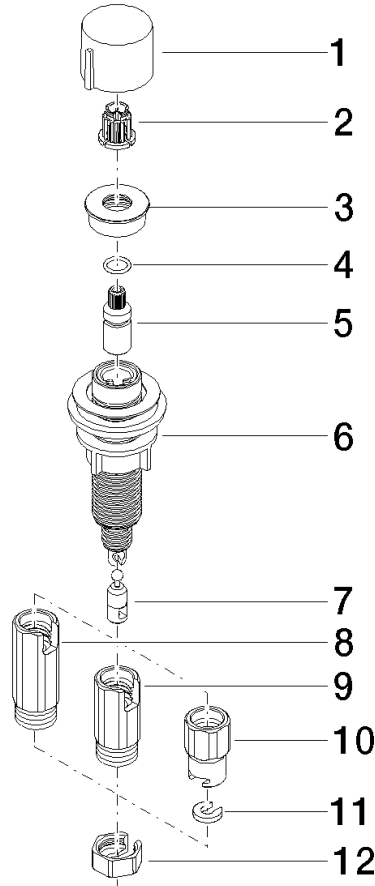

10 712 970

mm [inches]

10 712 970

Parts for other finishes can be found here: [Chrome](#)

**Spare parts list**

| No.  | Item Number        | Name       | Quantity used | Delivery time |
|--|--------------------|------------|---------------|---------------|
| 1  | 09 20 97 030-46    | handle     | 1             | 60            |
| 2  | 90 12 12 002 00 90 | fixing cap | 1             | 2             |
| 3  | 09 27 87 011-46    | rosette    | 1             | 30            |
| 4  | 09 14 10 042 90    | seal       | 1             | 2             |
| 5  | 09 29 06 087-46    | spindle    | 1             | -             |
| Spare part can no longer be ordered, please order the replacement item |                    |            |               |               |
| 6  | 04 30 01 029 00 90 | adaptor    | 1             | 2             |
| 7  | 09 24 03 175 90    | adaptor    | 1             | 2             |
| 8  | 09 11 10 073-07    | connection | 1             | 30            |
| 9  | 09 11 10 074-07    | connection | 1             | 30            |
| 10   | 09 11 10 079-07    | connection | 1             | 30            |
| 11   | 09 30 11 087 90    | disc       | 1             | 2             |
| 12   | 09 23 30 024-07    | nut        | 1             | 30            |